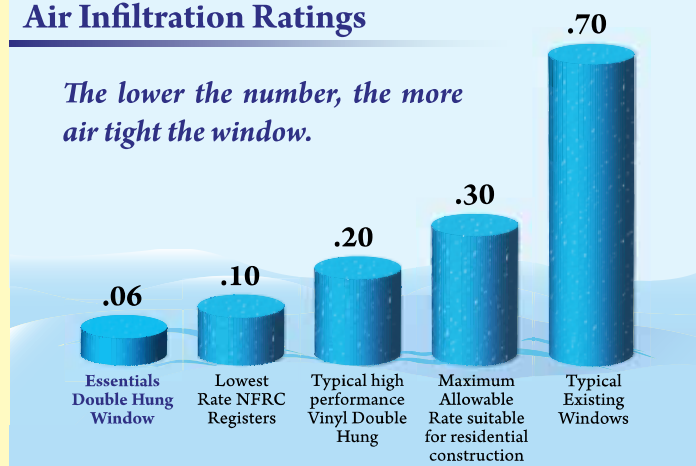

Essentials Window Vinyl Extruded, Dual Glazed, Power E Glass with Argon Fill Product Type: Vertical Slider	
ENERGY PERFORMANCE RATINGS	
U-Factor (U.S./I-P)	Solar Heat Gain Coefficient
0.30	0.29
ADDITIONAL PERFORMANCE RATINGS	
Visible Transmittance	Air Leakage (U.S./I-P)
0.56	0.1
Condensation Resistance	
58	
Manufacturer stipulates that these ratings conform to applicable NFRC procedures for determining whole product performance. NFRC ratings are determined for a fixed set of environmental conditions and a specific product size. Consult manufacturer's literature for other product performance information. www.nfrc.org	

Save Money on Heating and Cooling Costs

They Block Drafts

Essentials Windows are constructed with extra thick weather-stripping and compression seals to help keep winter's cold drafts outside where they belong. This allows our Double Hung Window to achieve an air infiltration rating of only 0.06, even though the lowest number NFRC registers is a 0.1!

Air Infiltration Ratings

The lower the number, the more air tight the window.